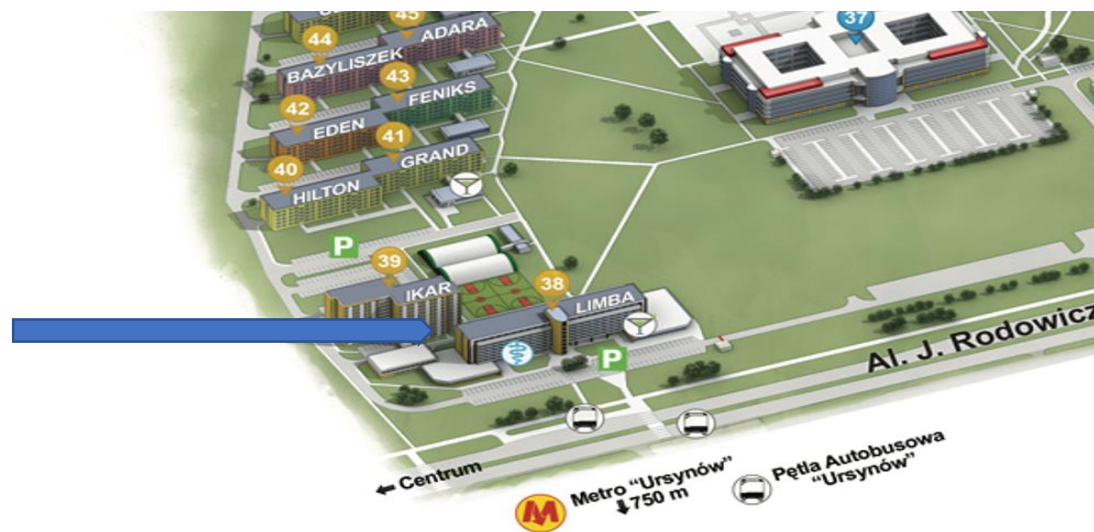

NZOZ SGGW - Student Health Center

We have been providing medical services for SGGW students and Staff since the 1970s. Apart from traditional medical care, we focus on selected and tailored services for our students who actively spend their free time on the SGGW Campus.

You can find us at the **Limba Dorm**
ul. Nowoursynowska 161, 02-787 Warsaw,
Phone: 22 593-14-30
Visit our website:
[Student Health Center](#)

SZKOŁA GŁÓWNA
GOSPODARSTWA
WIEJSKIEGO

WARSAW
UNIVERSITY
OF LIFE SCIENCES

Co-funded by
the European Union

HR EXCELLENCE IN RESEARCH

UNiGreen

The green European University