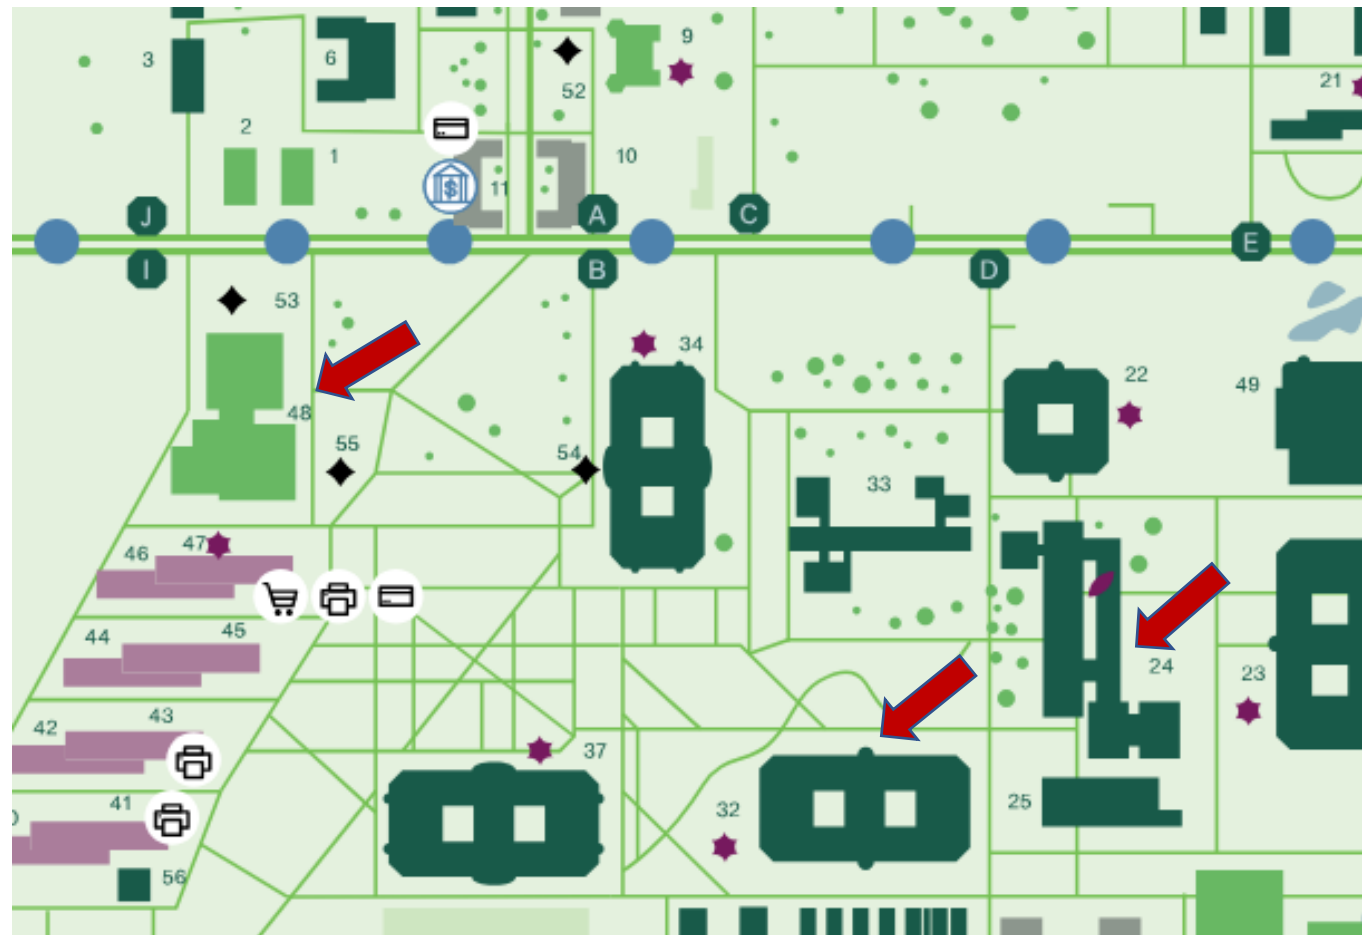

Location and contact

Information

phone: 22 59 35 777

e-mail: bg_oin@sggw.edu.pl

Lending Department

phone: 22 59 35 729

e-mail: bg_wypożyczalnia@sggw.edu.pl

Reading Room:

phone: 22 59 35 777

e-mail: bg_czytelnia@sggw.edu.pl

Scientific Information Department

Building No 48, ground floor, room 114

phone: 22 59 35 710

e-mail: bg_oin@sggw.edu.pl

Library at the Institute of Veterinary Medicine

Building No 24, ground floor.

phone: 22 59 35 782

e-mail: bib_weterynaria@sggw.edu.pl

Library at the Institute of Human Nutrition

Building No 32, ground floor, room 114

phone: 22 59 37 008

e-mail: bib_zywienie@sggw.edu.pl

SZKOŁA GŁÓWNA
GOSPODARSTWA
WIEJSKIEGO

WARSAW
UNIVERSITY
OF LIFE SCIENCES

Co-funded by
the European Union

HR EXCELLENCE IN RESEARCH

The green European University